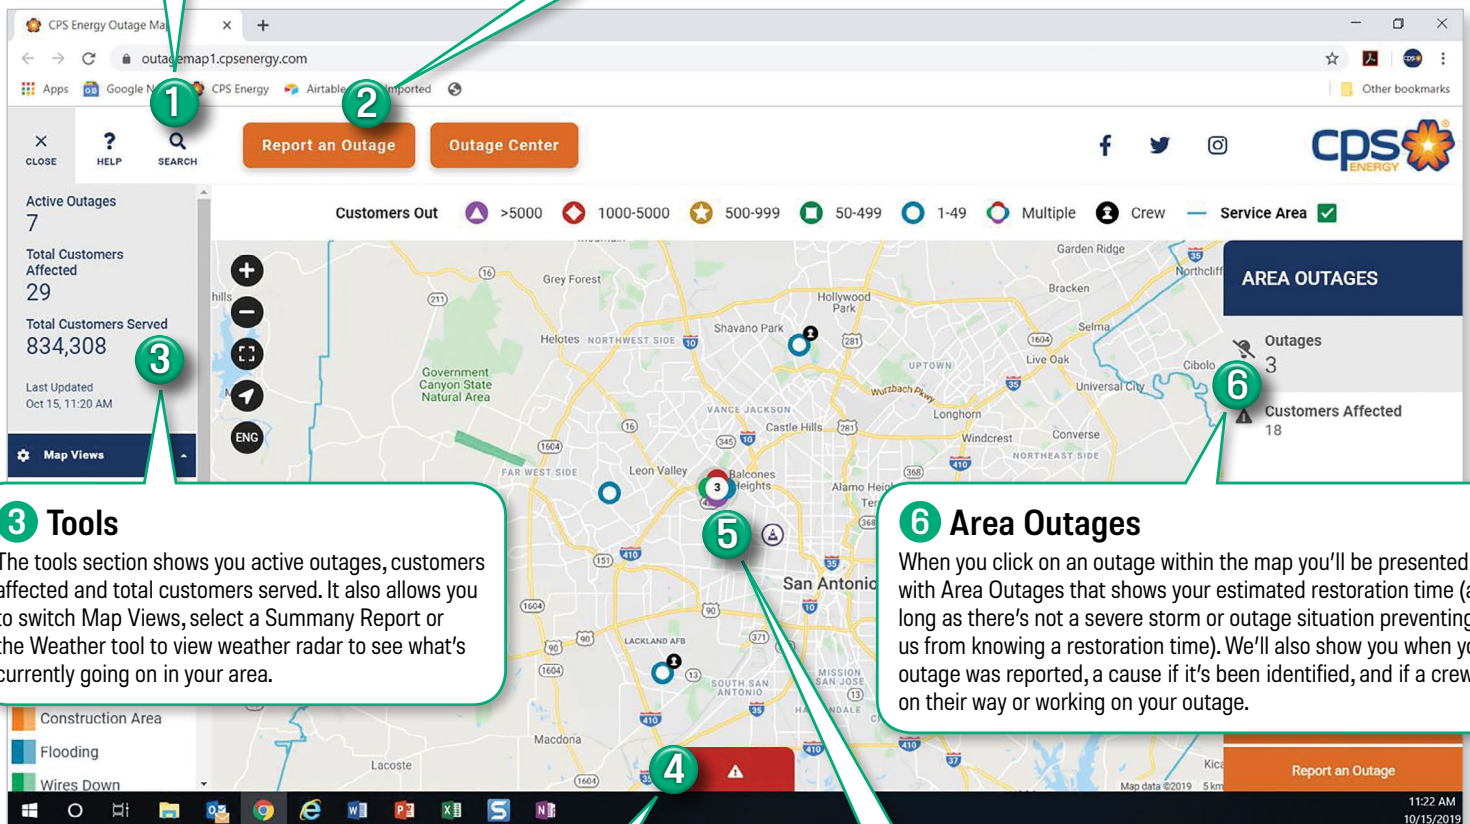

In addition, there is a weather overlay option allowing you to view outage and weather conditions simultaneously.

More Information On Your PC & Phone!

- Outage location
- Number of customers per outage
- Cause of outage
- Estimated time to fix
- Weather overlay
- Updated every 5 minutes

2 Report an Outage

The orange Outage button allows you to immediately report your outage online.

3 Tools

The tools section shows you active outages, customers affected and total customers served. It also allows you to switch Map Views, select a Summary Report or the Weather tool to view weather radar to see what's currently going on in your area.

6 Area Outages

When you click on an outage within the map you'll be presented with Area Outages that shows your estimated restoration time (as long as there's not a severe storm or outage situation preventing us from knowing a restoration time). We'll also show you when your outage was reported, a cause if it's been identified, and if a crew is on their way or working on your outage.

2 Alert Tab

The Alert tab appears in a situation where you may need to know widespread outage information or updates.

2 Icon

An icon may appear on the map for things like a hazard, cooling centers or relevant photos of crews and outages.