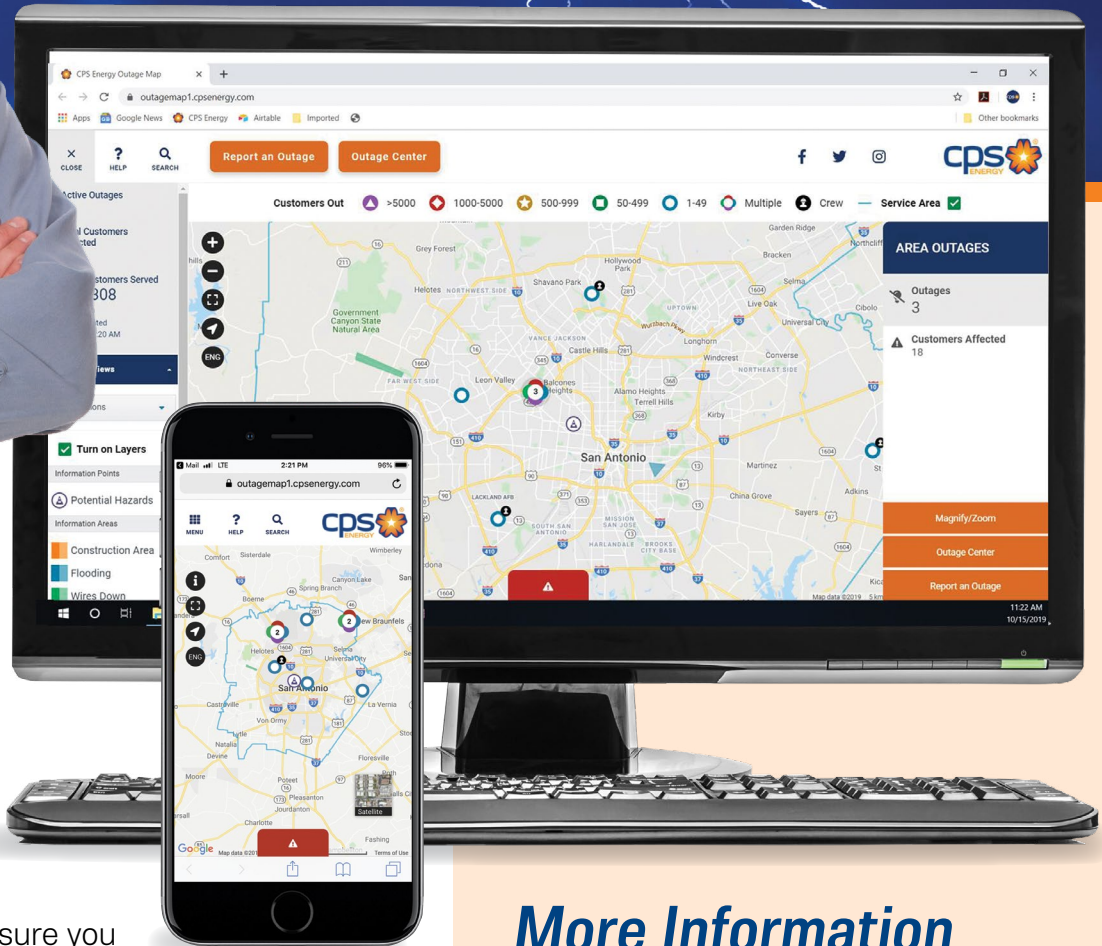

CPS ENERGY OUTAGE MAP

Bailey, Distribution Team

While we work hard to make sure you have secure, safe, resilient, reliable, environmentally responsible, and affordable power 24 hours a day, 7 days a week, 365 days a year, outages do occur.

Our goal is to restore power quickly and safely, as well as keep you informed. Our OUTAGE MAP has enhanced information and visuals you can view on your PC and your phone. The map updates every 5 minutes.

In addition, there is a weather overlay option allowing you to view outage and weather conditions simultaneously.

More Information On Your PC & Phone!

- Outage location
- Number of customers per outage
- Cause of outage
- Estimated time to fix
- Weather overlay
- Updated every 5 minutes

See back for
How-To-Tips

Visit our Outage Center at:
cpsenergy.com/outagecenter